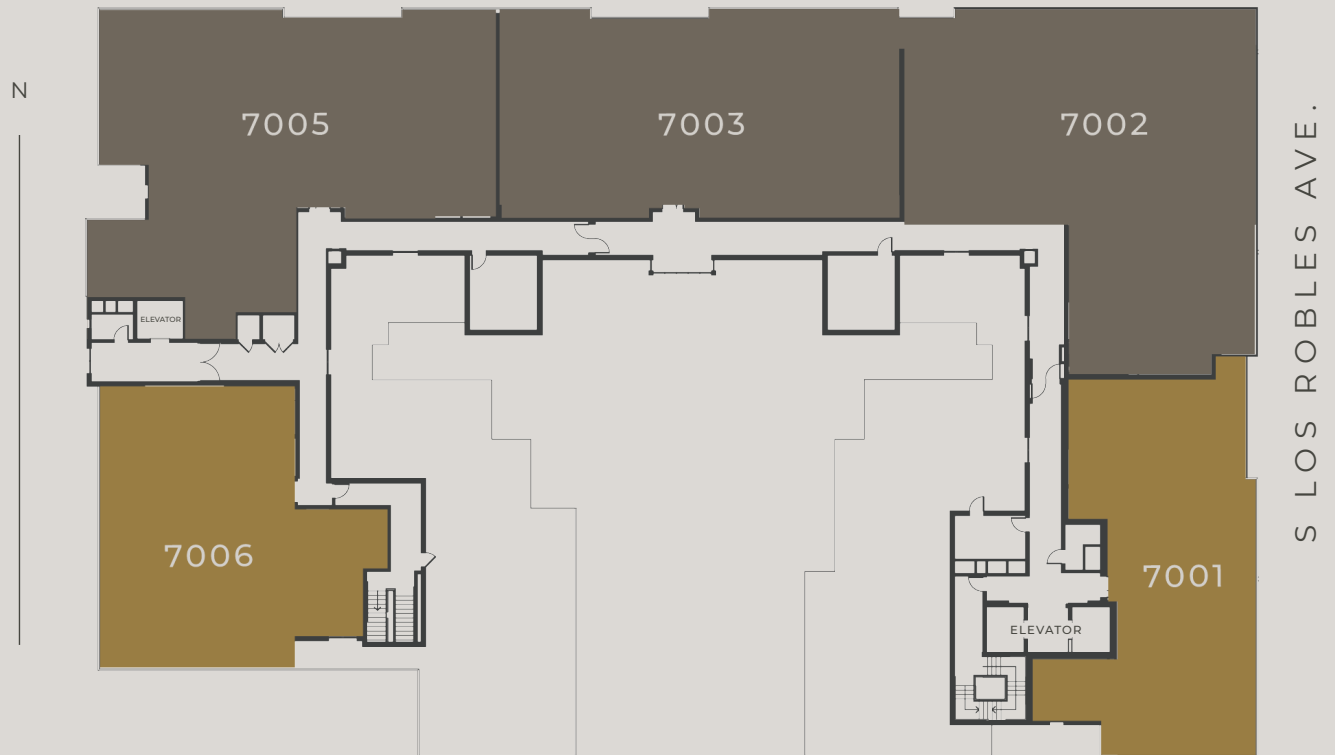

DOMAINE

PASADENA

39
S LOS
ROBLES

PENTHOUSE LEVEL

- TWO BEDROOM
- THREE BEDROOM

39 S LOS ROBLES AVE.
PASADENA, CA 91101

DOMAINEPASADENA.COM
(626) 778-8877

© 2022 – All Rights Reserved. This is not an offering of sale. DOMAINE 39 was created by Colorado 77, LLC, and is a joint development with Adept Urban and Octane Development. The developers reserve the right to make changes and modifications to floor plans, materials, design, pricing, specification, features and scheduling of delivery without notice or obligation. Renderings, sketches, layouts, and finishes are representational only. *See sales team for details.

 CA DRE #01405688

COLORADO BLVD.

S LOS ROBLES AVE.