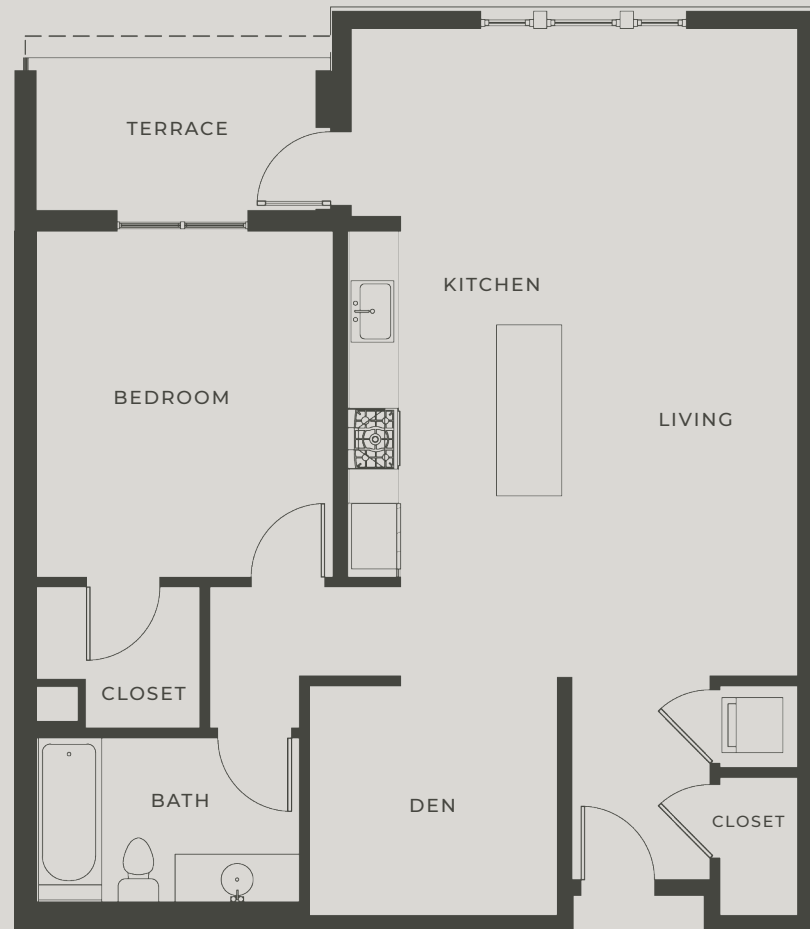

DOMAINE

PASADENA

39
S LOS
ROBLES

RESIDENCES 3010 & 6010

1 BED + DEN

1 BATH

~1,087 INTERIOR SQ FT

~87-~89 EXTERIOR SQ FT

39 S LOS ROBLES AVE.
PASADENA, CA 91101

DOMAINEPASADENA.COM

(626) 778-8877

© 2022 – All Rights Reserved. This is not an offering of sale. DOMAINE 39 was created by Colorado 77, LLC, and is a joint development with Adept Urban and Octane Development. The developers reserve the right to make changes and modifications to floor plans, materials, design, pricing, specification, features and scheduling of delivery without notice or obligation. Renderings, sketches, layouts, and finishes are representational only. *See sales team for details.

CA DRE #01405688

S LOS ROBLES AVE.